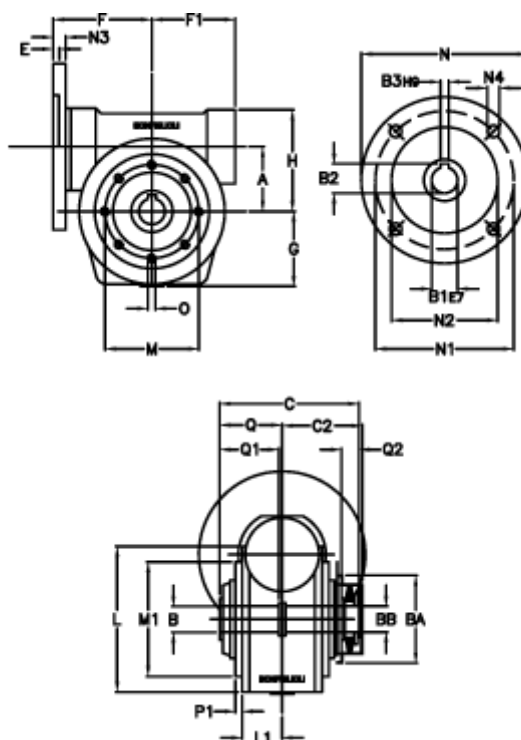

Article number: 390204903672336

Description: Worm Gear with Torque Limiter
VF 49-L2-P-36 P63B14

Measures

a = 49.50	C2 = 63,5	L1 = 36.8	O = M6x8
B = 25	Description = VF 49P-xx-63B14	m = 94	P1 = 2.5
B1 E7 = 11	E = 3.0	M1 = 68	Q = 51.0
B2 = 12.8	F = 70	N = 90	Q1 = 41
B3 H9 = 4	F1 = 63	N1 = 75	Q2 = 15
BA = 63	g = 56	N2 = 60	
BB H7 = 14	H = 80.0	N3 = 7.0	
C = 105	L = 107.5	N4 = 6	